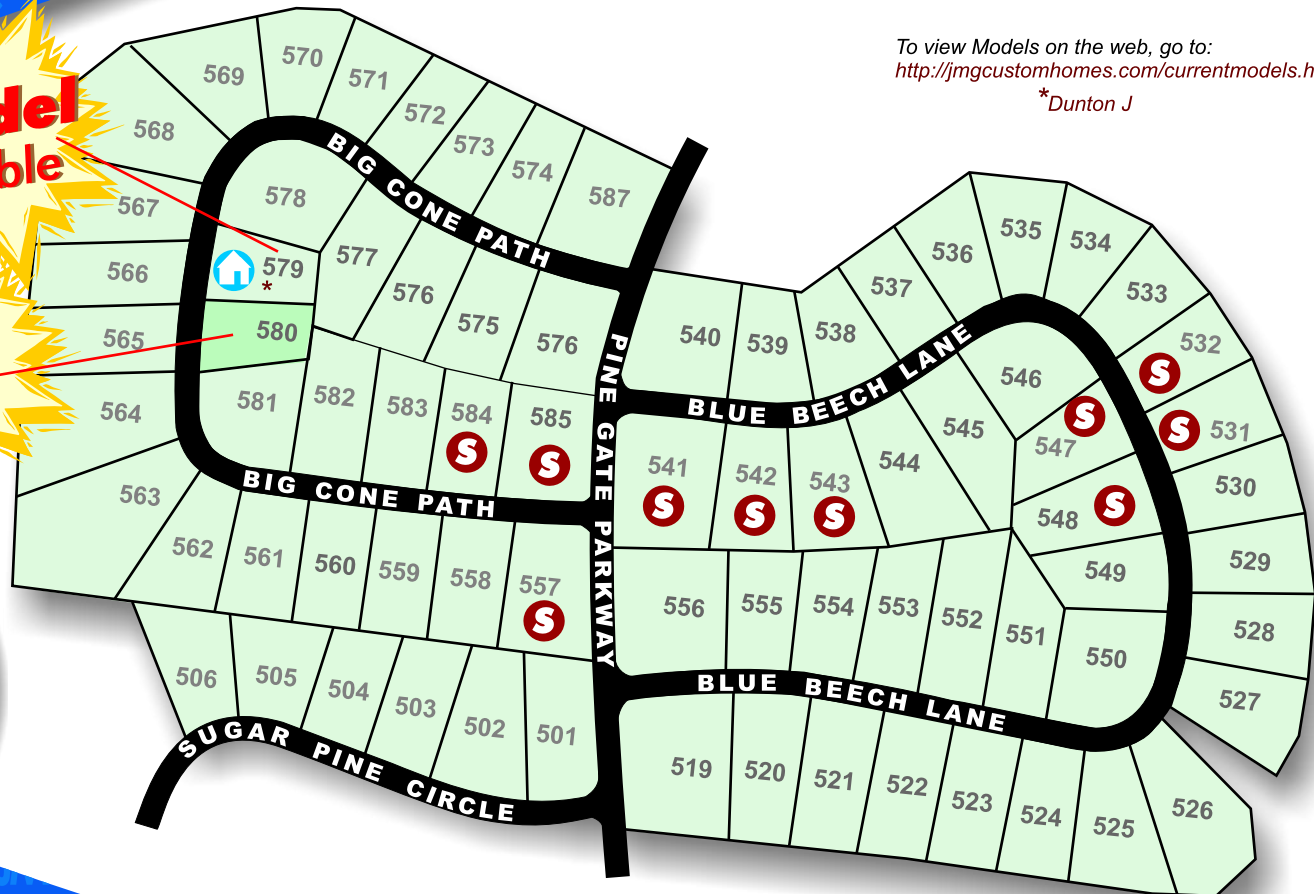

JMG
CUSTOM
HOMES

Another PRO

Pine Gate Acres

Clay • New York

To view Models on the web, go to:
<http://jmgcustomhomes.com/currentmodels.html>

*Dunton J

1 Model Available

1 Lot Left!